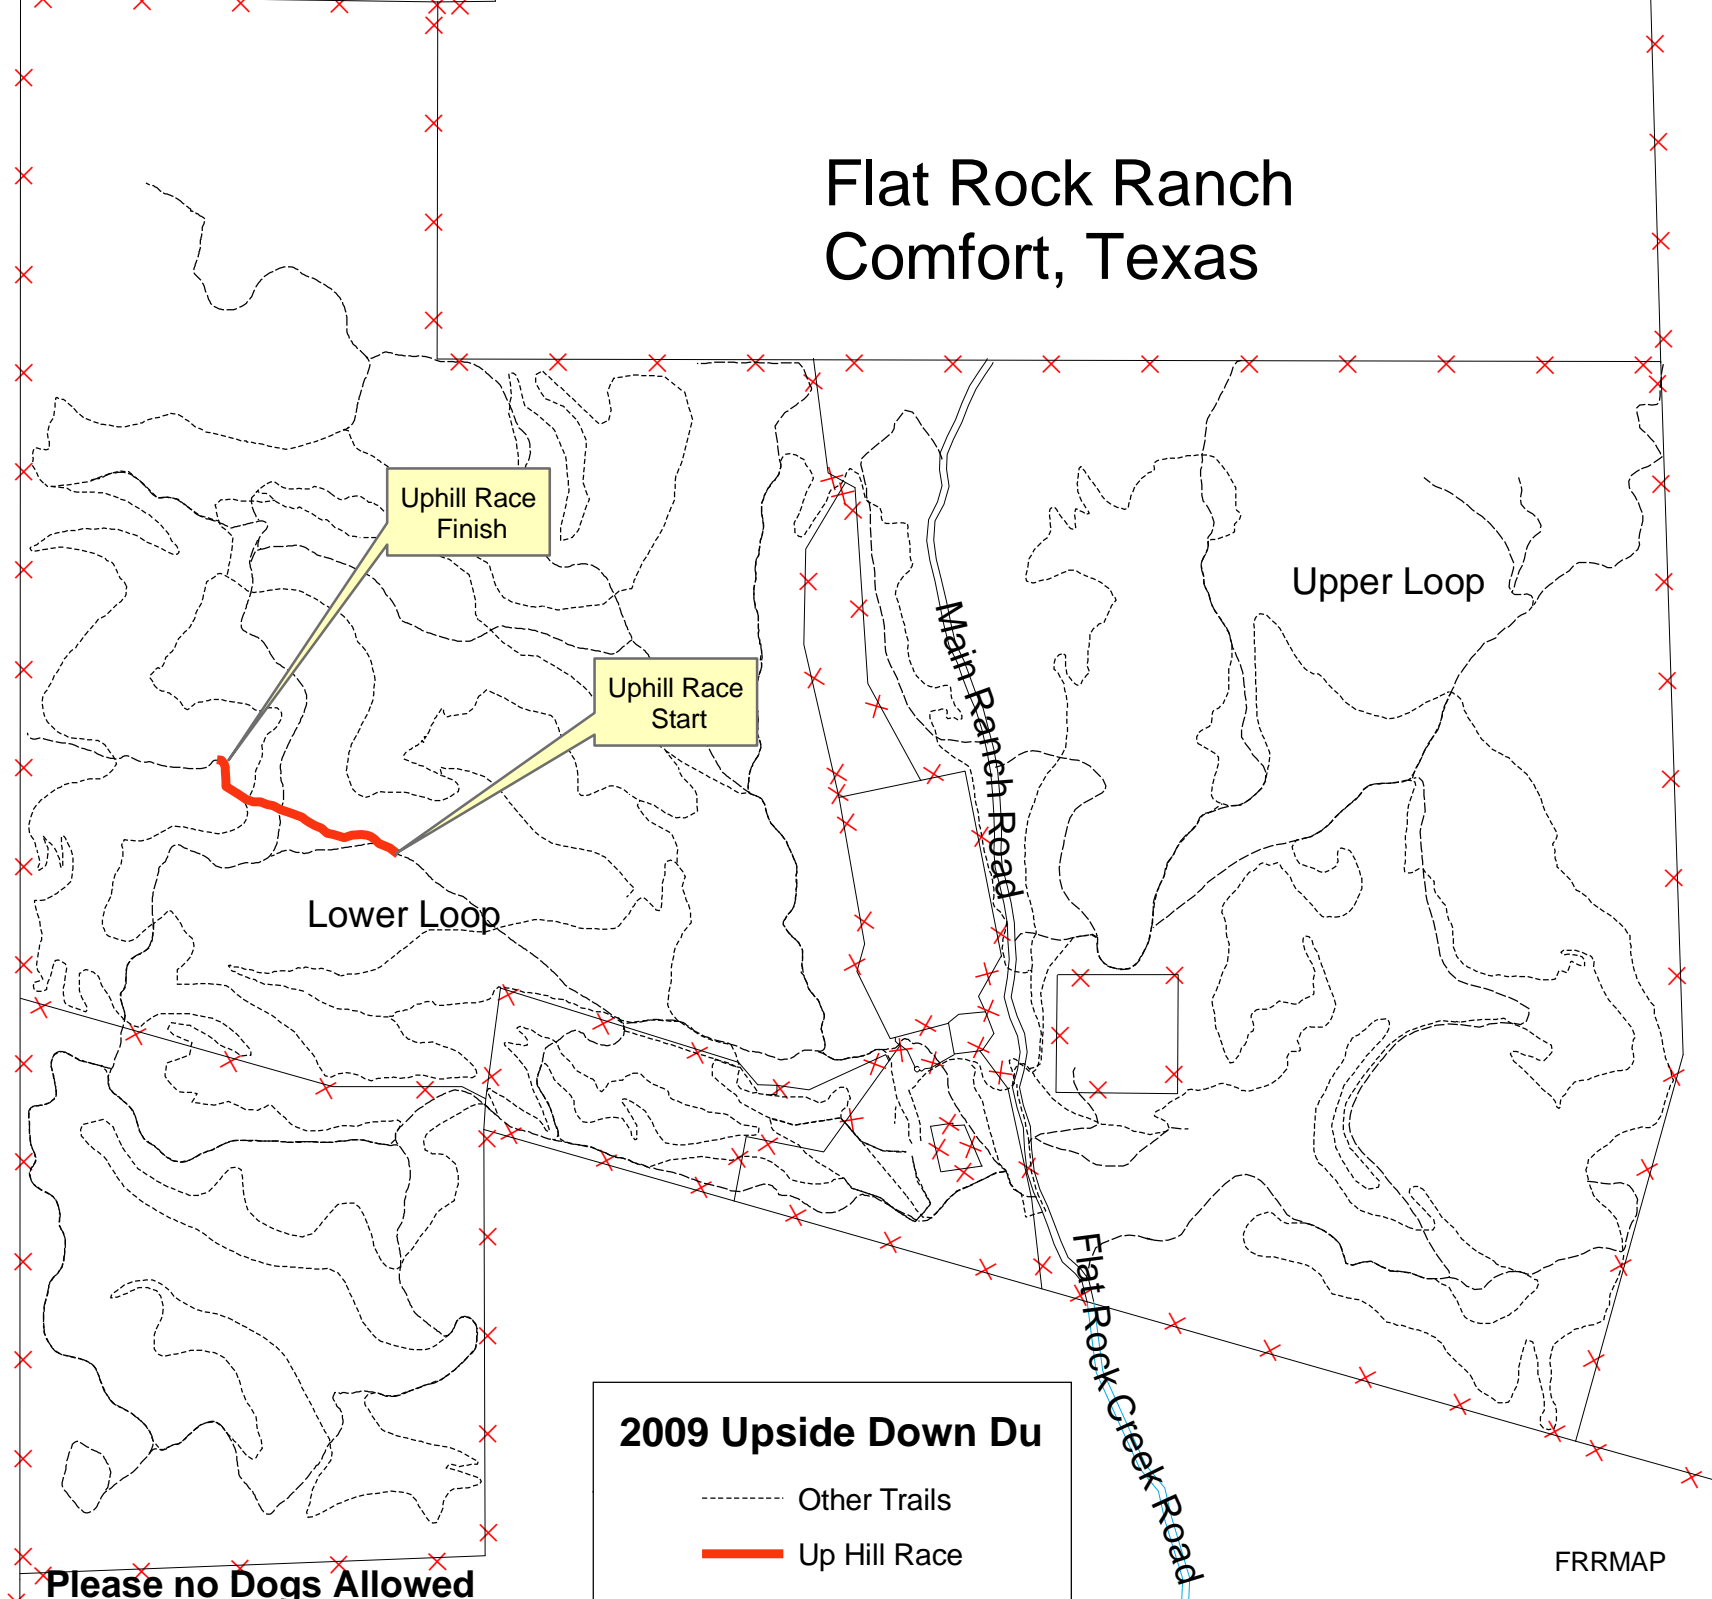

# Flat Rock Ranch Comfort, Texas

Uphill Race  
Finish

Uphill Race  
Start

Upper Loop

Lower Loop

Main Ranch Road

Flat Rock Creek Road

### 2009 Upside Down Du

- Other Trails
- Up Hill Race

Please no Dogs Allowed

FRRMAP