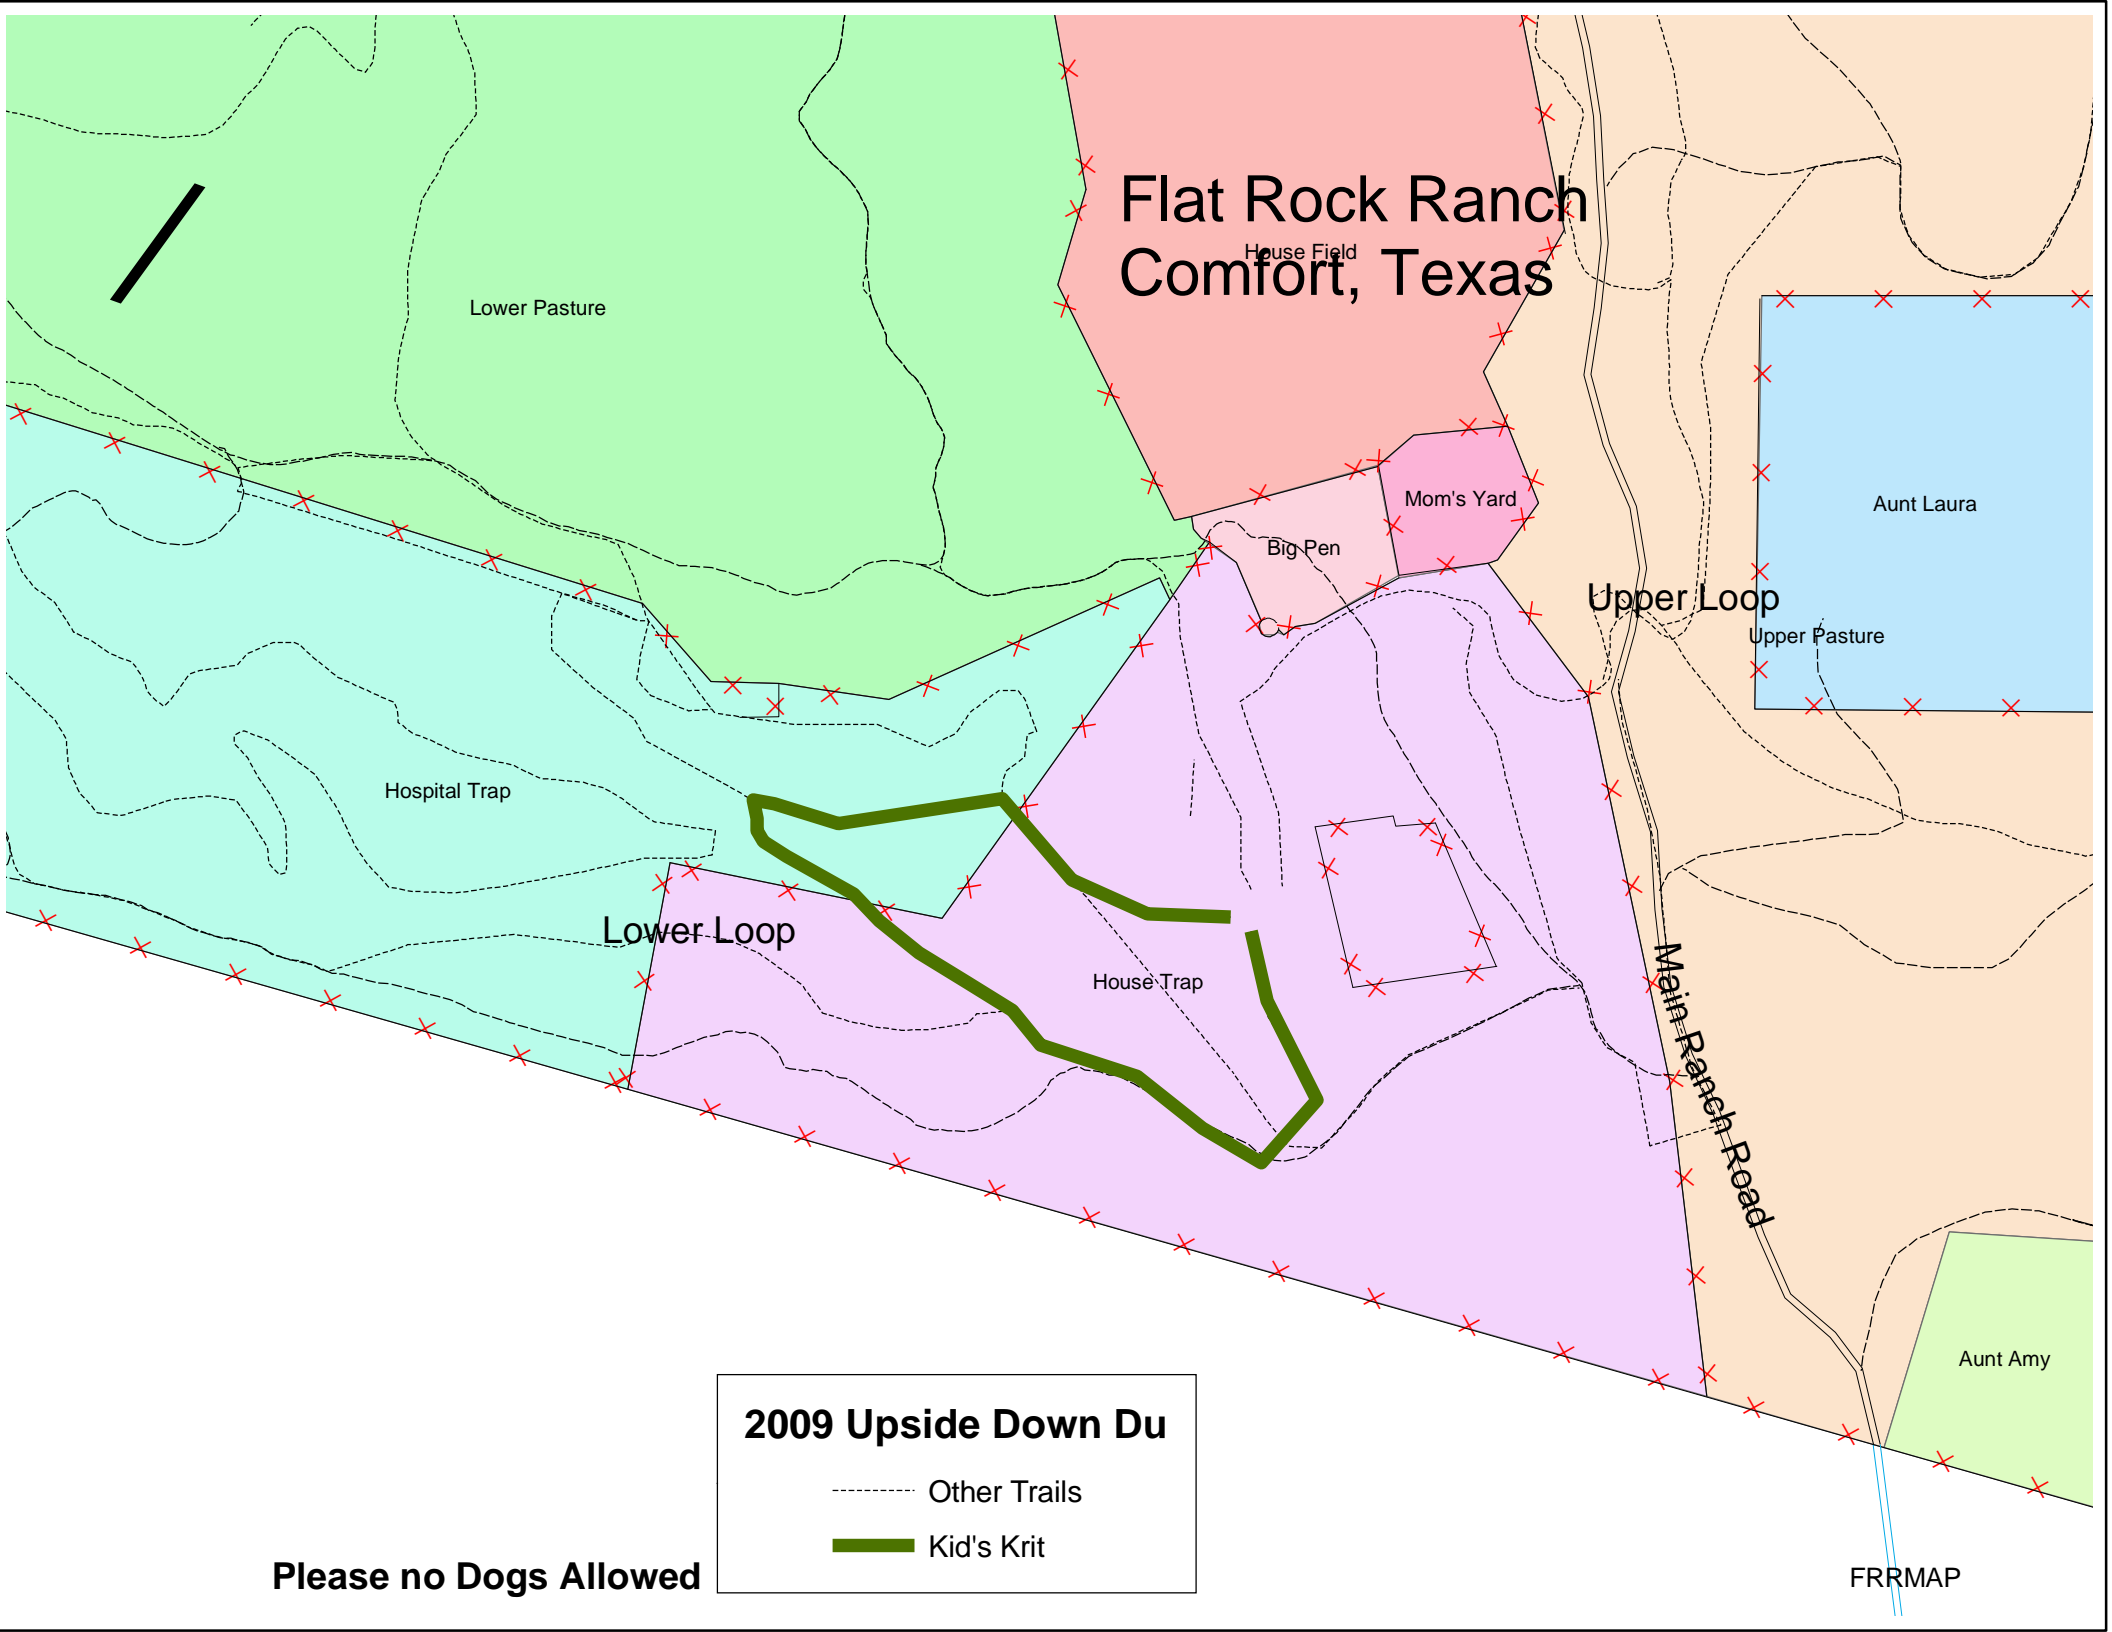

Flat Rock Ranch Comfort, Texas

Lower Pasture

House Field

Mom's Yard

Big Pen

Upper Loop

Upper Pasture

Aunt Laura

Hospital Trap

Lower Loop

House Trap

Main Ranch Road

Aunt Amy

2009 Upside Down Du

----- Other Trails

———— Kid's Krit

Please no Dogs Allowed

FRRMAP